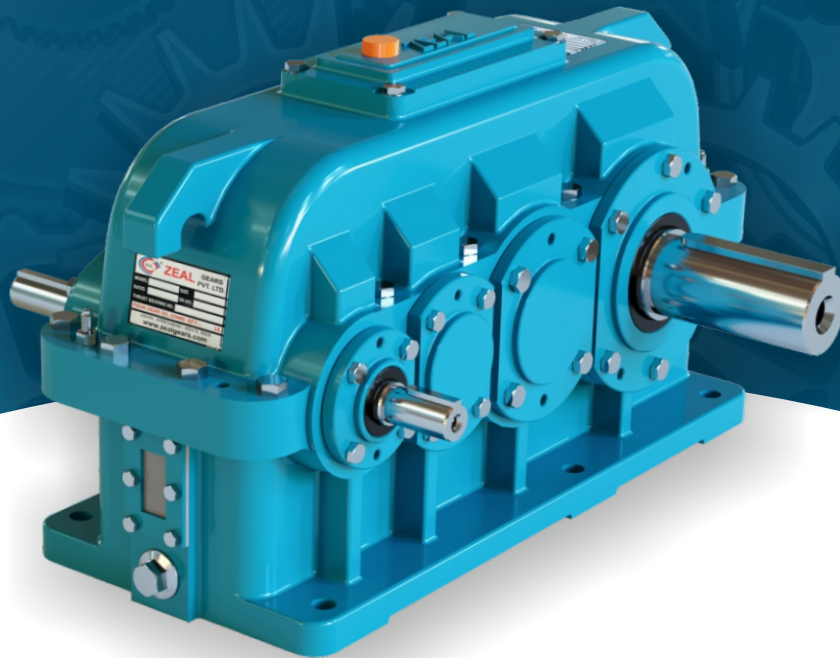

Zeal Gears Pvt. Ltd.
An ISO 9001:2015 Company

Three Stage Parallel Shaft Helical Gear Box

Technical Specification

SIZE	RATIO
140T	45 : 1 TO 130 : 1
160T	45 : 1 TO 140 : 1
180T	45 : 1 TO 140 : 1
210T	40 : 1 TO 125 : 1
240T	50 : 1 TO 130 : 1
280T	50 : 1 TO 130 : 1